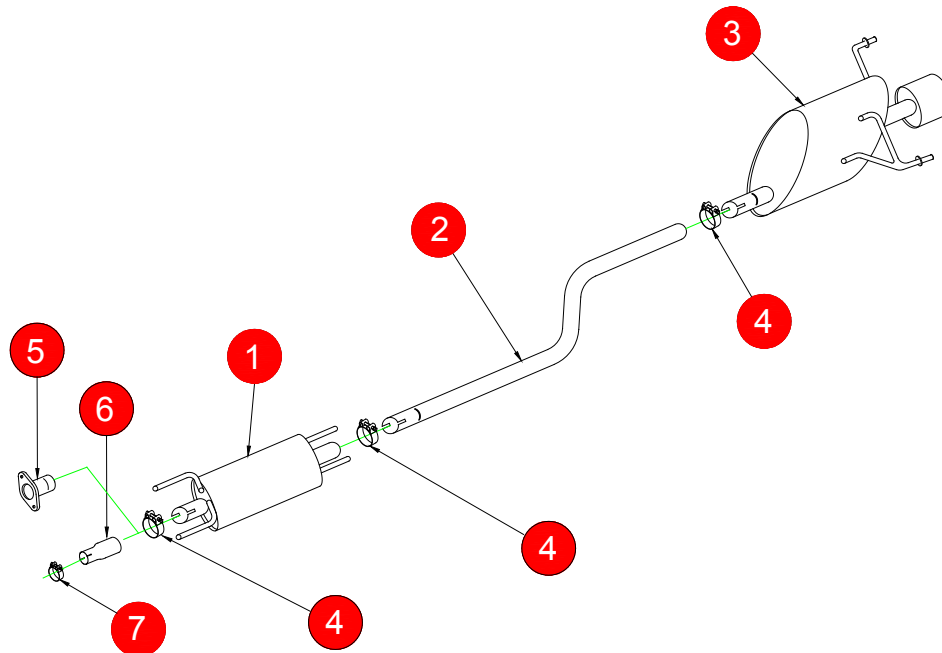

CAR	Astra MK5 Hatch/Sporthatch	PART NO.	SVX045
YEAR	05-09	FIT KITS	064 FK
NOTES	Depending on which model you have, will depend on which adaptor and clamp you need to use. The table below shows you what clamp to use with the adaptor. Rear silencer for cars with cut out in valance.	FEATURES	Pipe diameter:- 63.5mm/2.5"

NO.	PART NO.	DESCRIPTION	QTY
1	704GM	Front Silencer	1
2	708GM	Link Pipe	1
3	716GM47	Rear Silencer	1
<b>Fit Kit</b>			
4	Z016.10064	65mm H/D Clamp	3
5	705GM	Adaptor (Only use if the O.E has a flange to bolt to, if not use the correct AD)	1
6a	AD05	Adaptor 63.5mm - 55.5mm (Use with 7a)	1
6b	AD06	Adaptor 63.5mm - 50.5mm (Use with 7b)	1
6c	AD08	Adaptor 63.5mm - 45.5mm (Use with 7c)	1
7a	Z016.10004	55-59mm Clamp	1
7b	Z016.10002	51-55mm Clamp	1
7c	Z016.10003	47-51mm Clamp	1